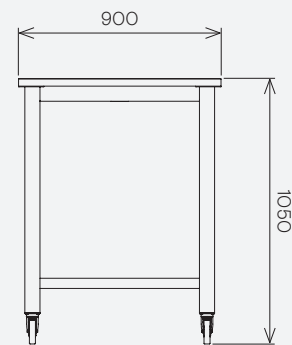

Dimensions & Weight

All dimensions in mm.

W	D	H	kg
Butchers Block (30/38mm thick)			
2400	900	1050	82
3000	900	1050	96

W	D	H	kg
Plywood (30mm thick)			
2400	900	1050	76
3000	900	1050	90

Powder-coating standard colours