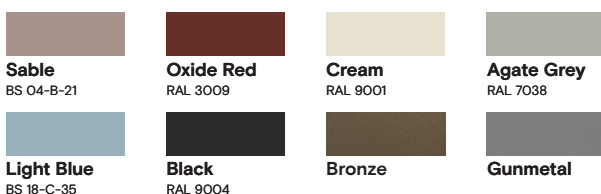

HUDDLE TABLE

Jennifer Newman

Materials:

Frames: Polyester powder-coated steel.
Tops: Lacquered birch ply.

Optional Extras:

Lacquered solid oak top (butcher block).
Non-standard sizes.
Non-standard colours.
Power and Data.

Dimensions & Weight

All dimensions in mm.

W	D	H	kg
Butchers Block (30/38mm thick)			
2400	900	1050	82
3000	900	1050	96

W	D	H	kg
Plywood (30mm thick)			
2400	900	1050	76
3000	900	1050	90

Powder-coating standard colours

lacquer sealed

Birch ply standard colours

lacquer sealed