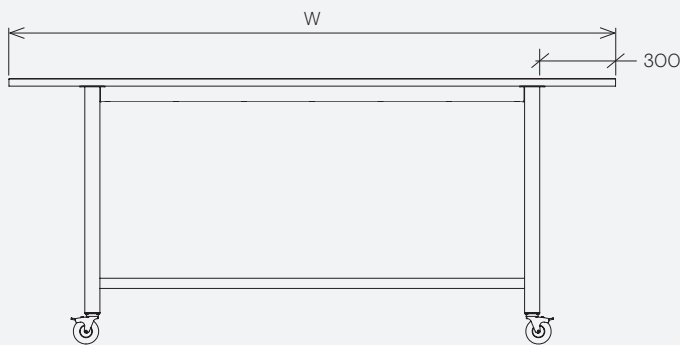

Dimensions & Weight

All dimensions in mm.

W	D	H	kg
Butchers Block (30/38mm thick)			
2400	900	1050	82
3000	900	1050	96

W	D	H	kg
Plywood (30mm thick)			
2400	900	1050	76
3000	900	1050	90

Powder-coating standard colours